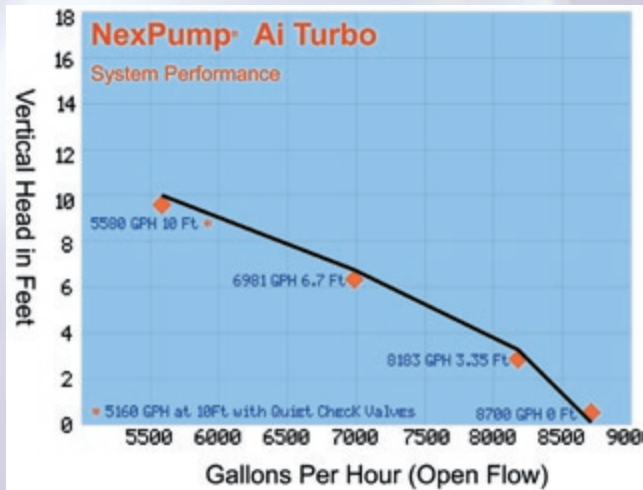

Displayed Full Text Error Messages: Built for easy diagnosing	Pump Hour tracking/stats: Only NexPump tells you how long your pumps have run
Operates on Electricity: Or Battery when electricity fails	Plumbing Error Detection: Detects Vapor Locks, Clogs
Dual Batteries: Will support dual battery connection for twice the running time	High-Tech Battery Life Monitoring System: Lets you know battery life in hours during power failures