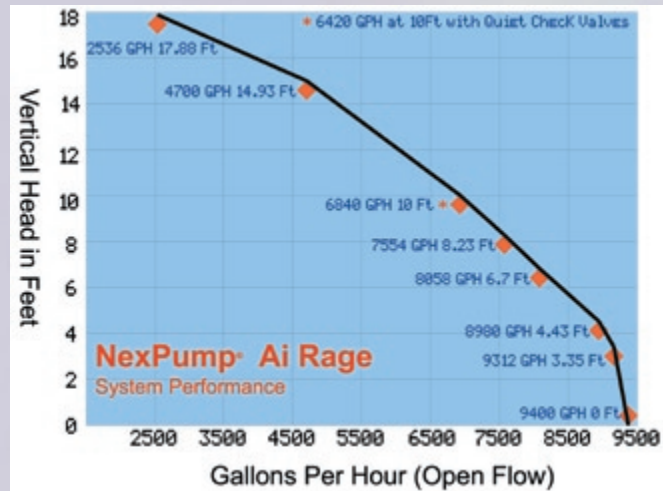

NexGeneration Technology

Ai Extreme "Rage"

Model Features:

Dual Pump: Typical discharge rate of **107 GPM at 10 Feet** (w/ Quiet Check Valves Installed)

20-Amp Battery Charger: Smart Multi-Stage, AGM compatible

Limited 3 Year Warranty: Above industry standard

Recommend Backup System: Use with another primary pump

Ai Extreme "Turbo"

Model Features:

Dual Pump: Typical discharge rate of **86 GPM at 10 Feet** (w/ Quiet Check Valves Installed)