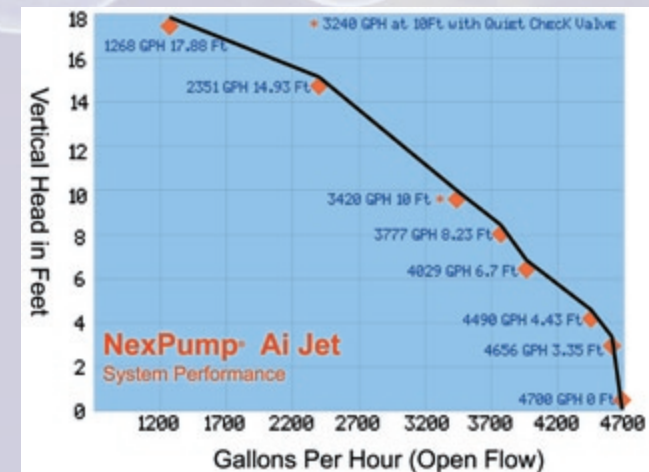

Ai Extreme "Jet"

Model Features:

Single Pump: Typical discharge rate of **54 GPM at 10 Feet** (w/ Quiet Check Valves Installed)

20-Amp Battery Charger: Smart Multi-Stage, AGM compatible

Limited 3 Year Warranty: Above industry standard

Backup System Only: Use with another primary pump

Ai "Single", Ai "Dual"

(Ai Dual Not Shown)

Model Features:

Ai Single: Typical discharge rate of **33 GPM at 10 Feet** (w/ Quiet Check Valves Installed) (Backup System Only)