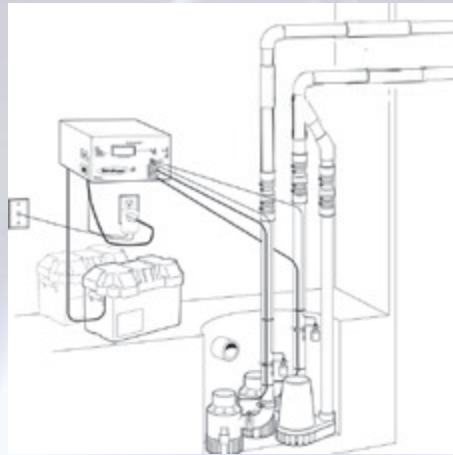

Benefits of NexPump

- Minimize Flood Risk
- American Made Product
- Peace of Mind
- 24/7 Mission Critical Reliability
- 24/7 Auto Notification System

“Ai Extreme” Internet Status Page

NEX PUMP [Status](#) | [Web Configuration](#) | [Command Console](#)

NexPump Stats and Informational Page (SN: 'NPB01000100')

Pump 1: ■ Status: OK	Pump 2: ■ Status: OK
Stats: 15 Hours (0), Type: 'U'	Stats: 2 Hours (0), Type: 'U'
Sensor 1: ■ Status: Connected	Sensor 2: ■ Status: Connected
Electricity: ■ Status: OK	Battery: AGM 240 A/H ■ Status: OK (Replace in 1547 Days)
Charger: ■ Status: Charge Off	Case Fan: ■ Status: OK
VRef: ■ Status: OK	EEProm: ■ Status: OK
Alarm: ■ Status: Enabled	Operating Mode: ■ Mode: Primary
LAN Monitor: ■ Status: ON	Link: ■ Status: Connected
IP Config: ■ Status: Unlocked	Update Mode: ■ Status: ON

“Ai Extreme” Internet Command Page

NEX PUMP [Status](#) | [Web Configuration](#) | [Command Console](#)

NexPump Command Console Page (SN: 'NPB01000100')

Command:

Command Value:

Command Status: Ready!

Command Last Error: None

*Some commands are available only under certain conditions and may not always be listed!

*This NexPump is in the Demo Mode. Some features may be disabled when operating in this mode!

HoBans, White
Copyright © 2009-2012, NexPump Inc.
Web Page: 10.04.0012

Installation Examples

Dual NexPump Installed in Recommended Configuration